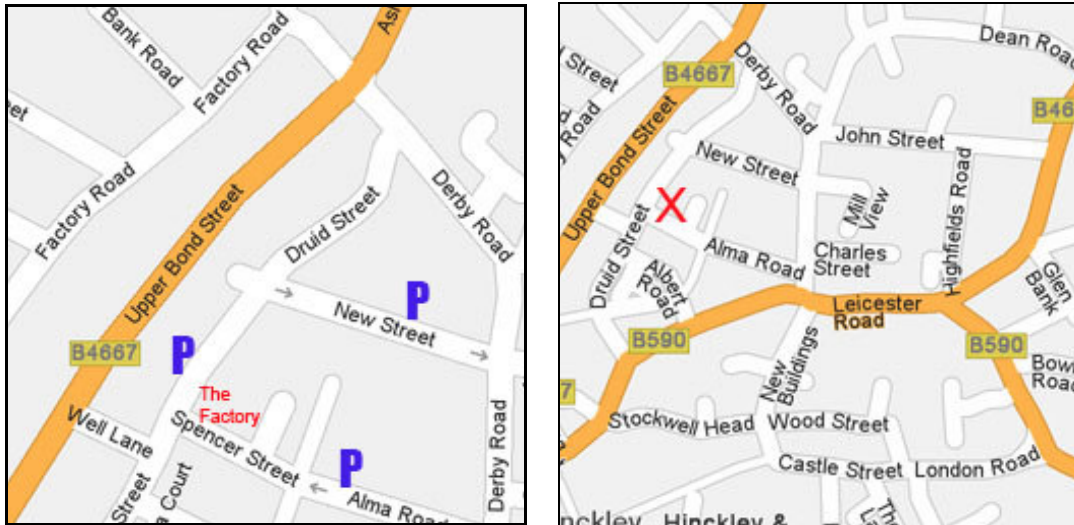

The Factory

Functions & Conferences

The Factory, Graphic House, Druid Street, Hinckley, Leicestershire, LE10 1QH Tel: 01455 238188

Directions & Parking

The Factory is situated on the Corner of Druid Street and Spencer Street.

Driving access is via Alma Road and Spencer Street.

Car Parks are situated on Alma Road, Druid Street and New Street, with some on-street parking usually available on Spencer Street.